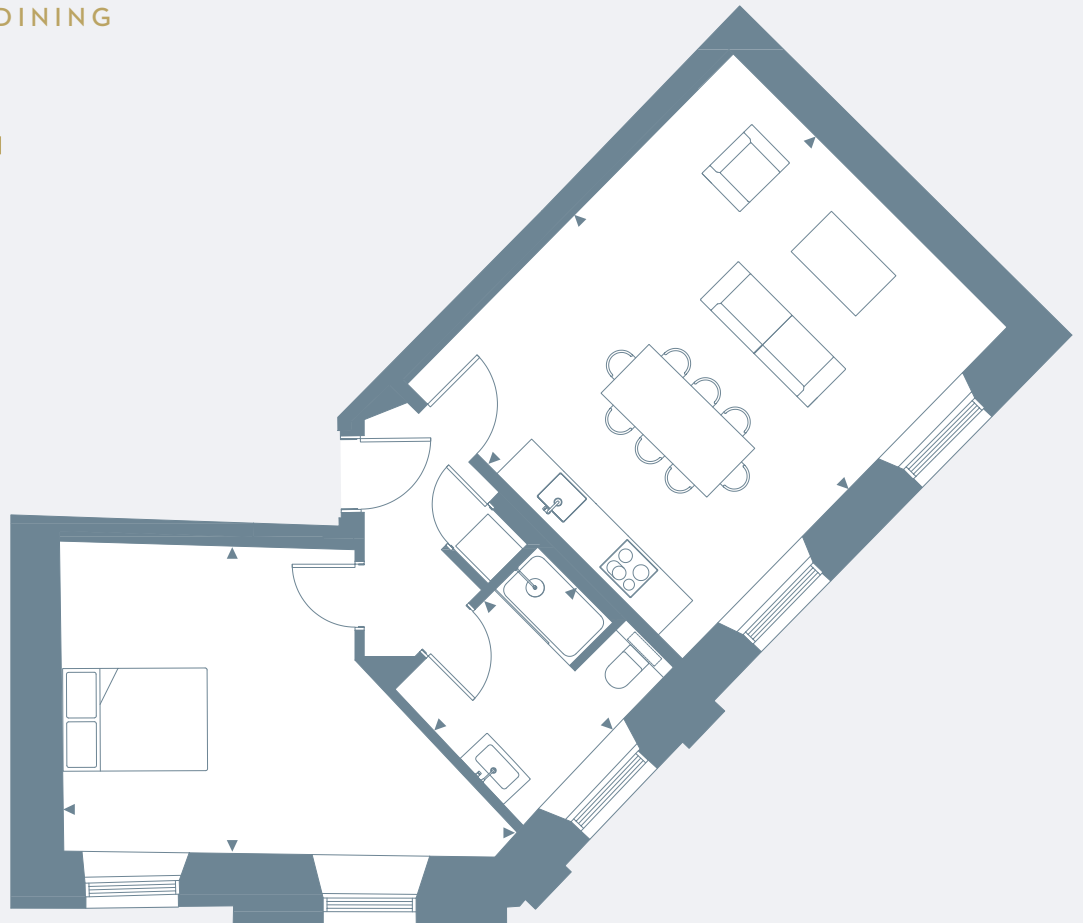

APARTMENT 10

NORTH 

1 BEDROOM
SECOND FLOOR
66 m² (710 ft²)

LIVING/KITCHEN/DINING

6.09m x 5.20m
(19'10" x 17'0")

MASTER BEDROOM

5.97m x 4.17m
(19'7" x 13'7")

BATHROOM

2.85m x 2.44m
(9'4" x 8'0")

LOCATION