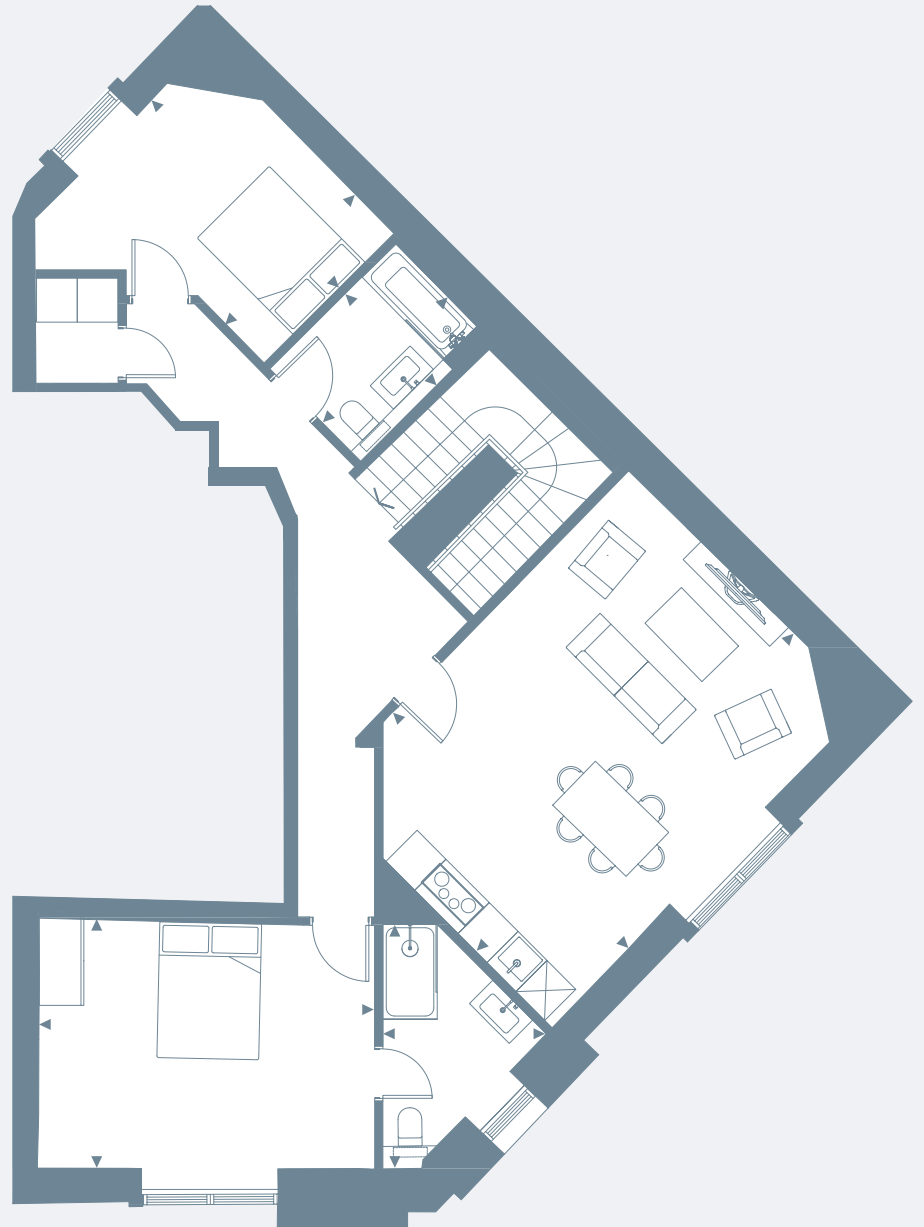

APARTMENT 11

NORTH 

2 BEDROOM
THIRD FLOOR
105m² (1,130ft²)

LIVING/KITCHEN/DINING

6.61m x 4.91m
(21'8" x 16'1")

MASTER BEDROOM

4.94m x 3.66m
(16'3" x 12'0")

EN-SUITE

2.41m x 3.60m
(7'11" x 11'10")

BEDROOM 2

2.70m x 3.91m
(8'10" x 12'10")

BATHROOM

2.55m x 1.91m
(8'5" x 6'3")

LOCATION