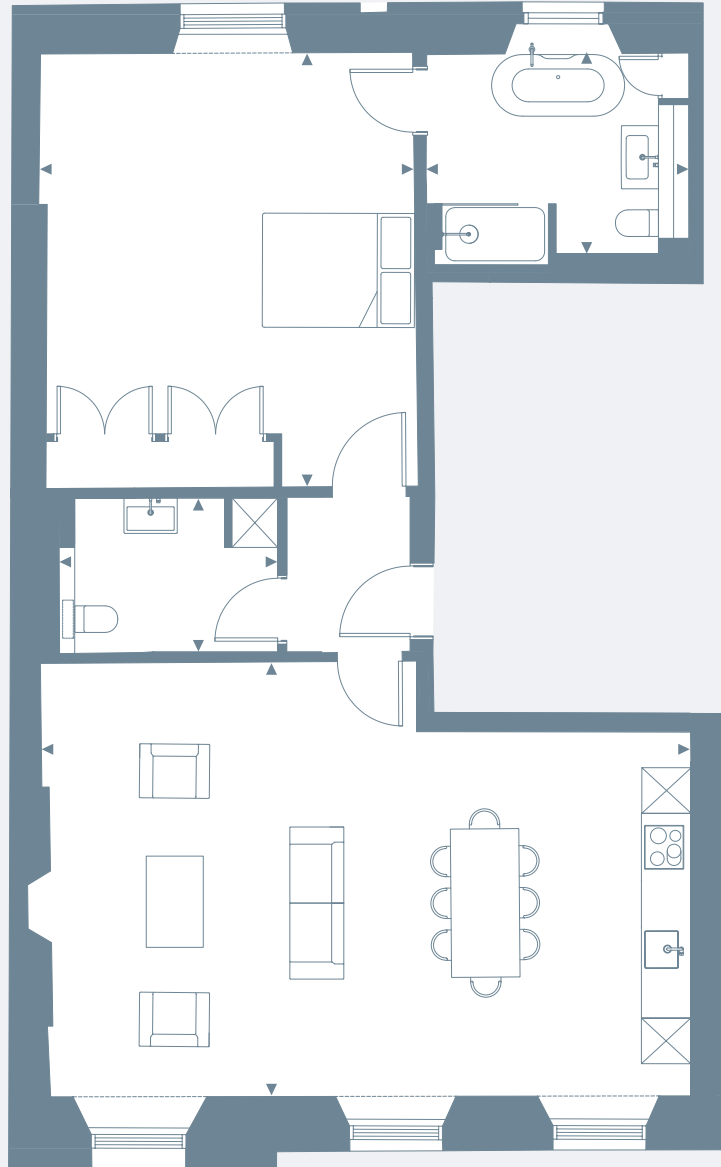

APARTMENT 3

NORTH 

1 BEDROOM
FIRST FLOOR
95 m² (1,023 ft²)

LIVING/KITCHEN/DINING
8.44m x 5.75m
(27'8" x 18'9")

MASTER BEDROOM
4.90m x 5.71m
(16'2" x 18'9")

EN-SUITE
3.26m x 2.63m
(10'8" x 8'8")

WC/UTILITY
2.87m x 1.8m
(9'5" x 5'10")

LOCATION