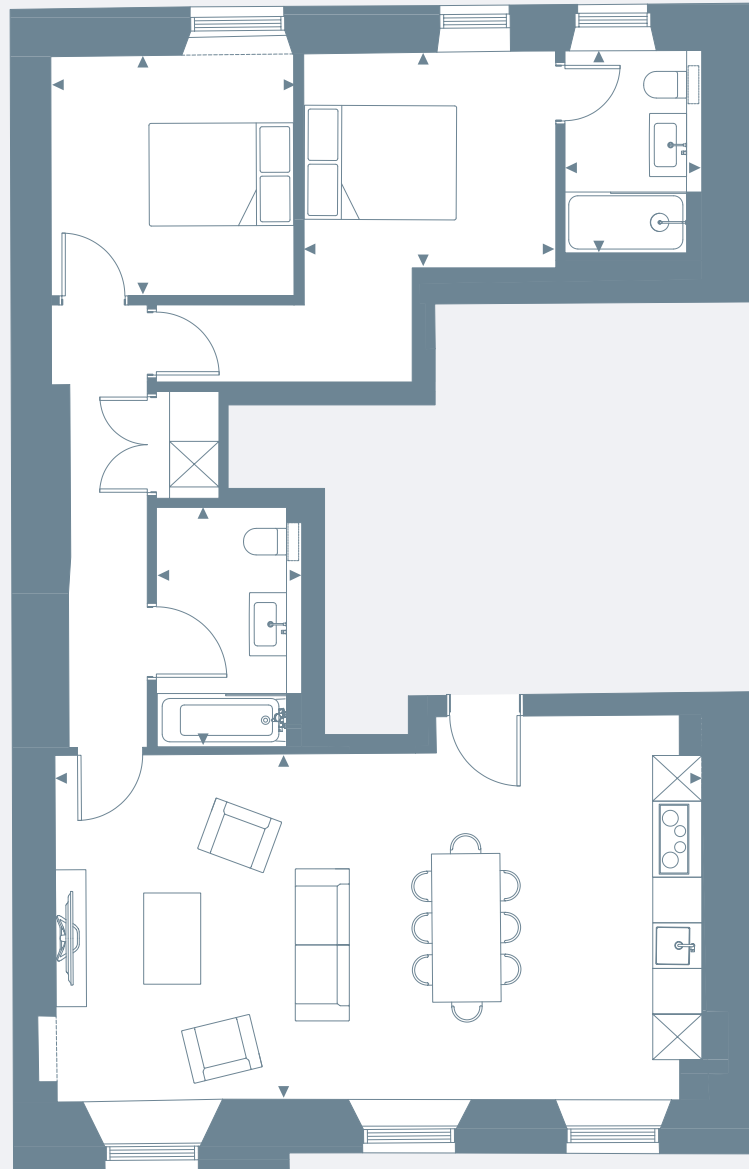

APARTMENT 4

NORTH 

2 BEDROOM
SECOND FLOOR
87m² (936ft²)

LIVING/KITCHEN/DINING

8.50m x 4.50m
(27'11" x 14'9")

MASTER BEDROOM

3.14m x 2.87m
(10'3" x 9'4")

EN-SUITE

1.87m x 2.96m
(6'1" x 9'7")

BEDROOM 2

3.34m x 2.78m
(10'9" x 9'1")

BATHROOM

1.91m x 3.15m
(6'3" x 10'4")

LOCATION