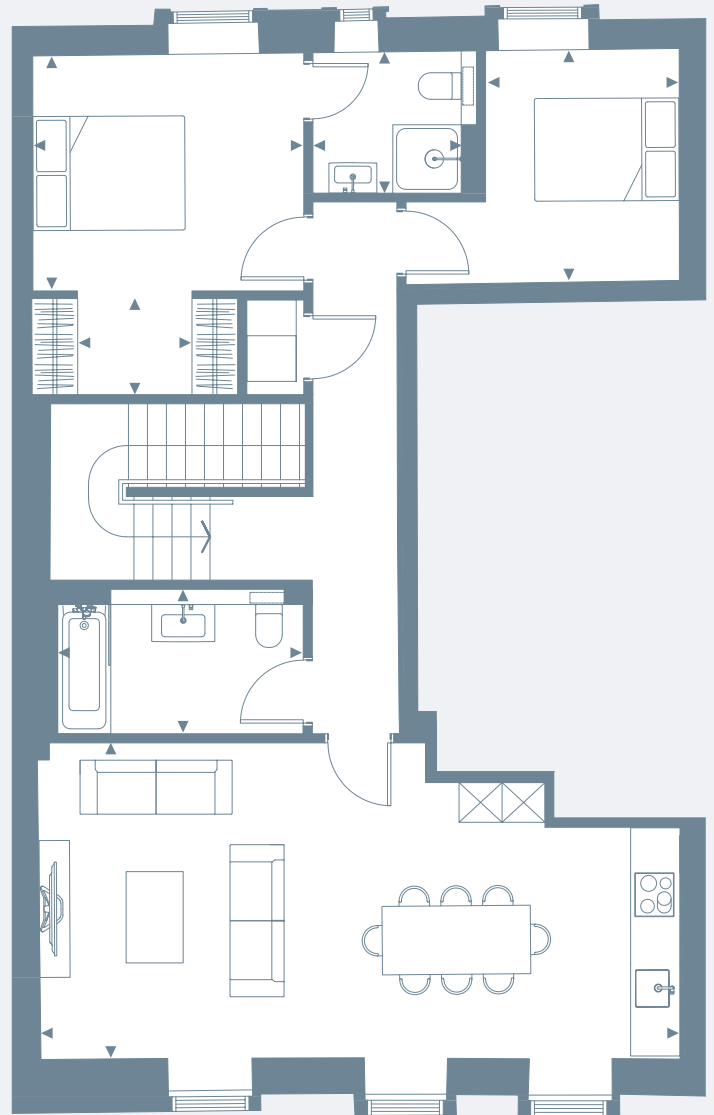

APARTMENT 5

NORTH 

2 BEDROOM
THIRD FLOOR
89m² (958ft²)

LIVING/KITCHEN/DINING

8.41m x 4.14m
(27'7" x 13'7")

MASTER BEDROOM

3.35m x 3.04m
(11'0" x 9'10")

DRESSING AREA

1.26m x 2.25m
(4'13" x 7'38")

EN-SUITE

1.97m x 1.85m
(6'5" x 6'01")

BEDROOM 2

2.70m x 3.10m
(8'9" x 10'2")

BATHROOM

3.44m x 2.03m
(11'3" x 6'7")

LOCATION